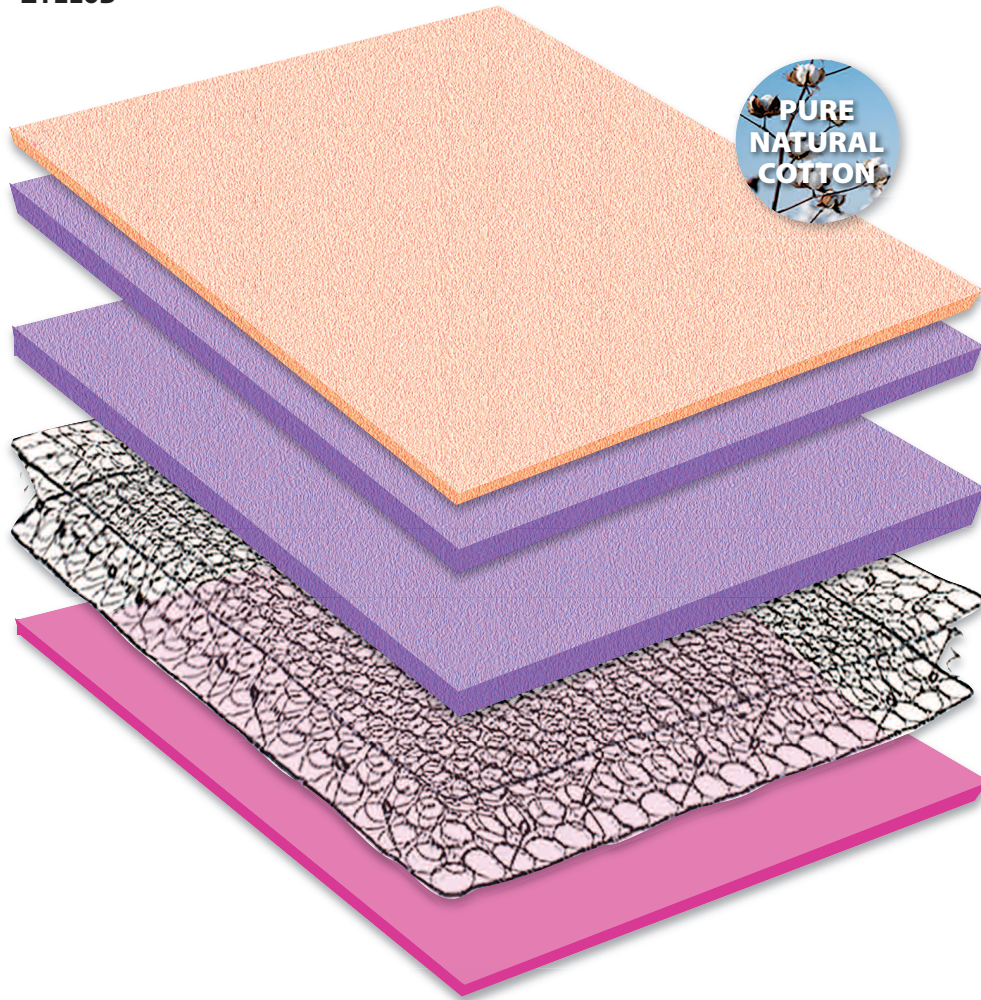

SEDONA

EURO TOP MODEL
HIGH PROFILE SPECTRUM® COIL

ZTEL6B

SYMBOL®

Your life, your mattress

MULTI-FIBER QUILTING

- COTTON FR FIBER BARRIER
- SYMBOL FOAM
- SYMBOL FOAM
comfort and support with
pressure-relieving properties
- SPECTRUM® COIL SPRINGS
high profile innerspring support
system (504 coils/queen)
- INSULATOR PAD
insulating and support layer

TWIN SIZE SET

Mattress & Foundation

FULL SIZE SET

Mattress & Foundation

QUEEN SIZE SET

Mattress & Foundation

KING SIZE SET

Mattress & Foundation

MADE IN THE
USA

MATTRESS HEIGHT: 8.5" • 5 YEARS NON-PRORATED